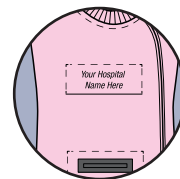

NeoPodTM
Coverall

Keeping babies safe and warmTM

FRONT

BACK

FRONT

- 1.** Access Lung/Heart Sounds
Tactile Stimulation

- 2.** Easy 2-Way Zipper
Diaper Access

- 3.** Hospital Logo

- 4.** Seatbelt Access
Close-Up of Seatbelt
Protective Cover

Custom Colors and Patterns Upon Request