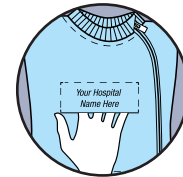

NeoPodTM
Coverall

Keeping babies safe and warmTM

FRONT

BACK

FRONT

- 1.** Access Lung/Heart Sounds
Tactile Stimulation

- 2.** Easy 2-Way Zipper
Diaper Access

- 3.** Hospital Logo

- 4.** Seatbelt Access
Close-Up of Seatbelt
Protective Cover

Custom Colors and Patterns Upon Request